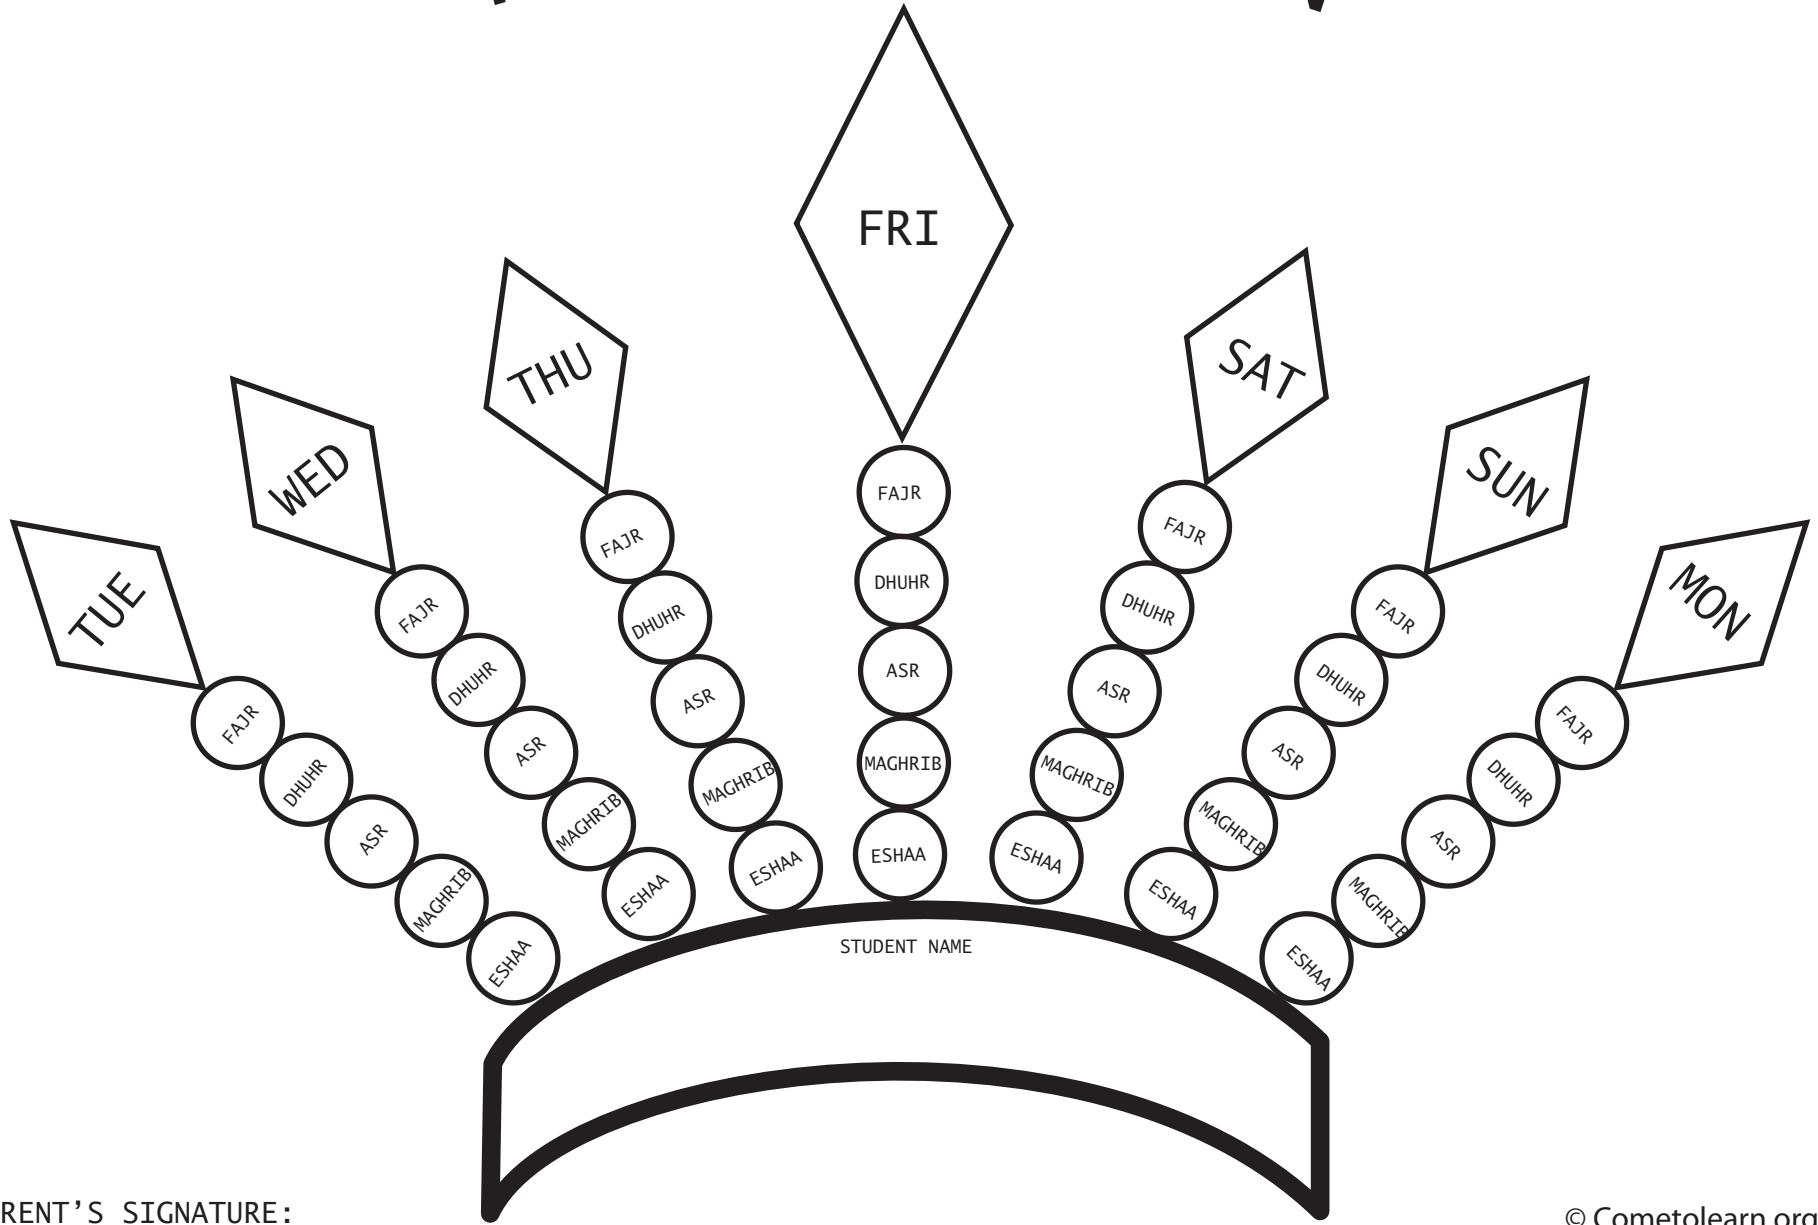

PRAYER CROWN

PARENT'S SIGNATURE: